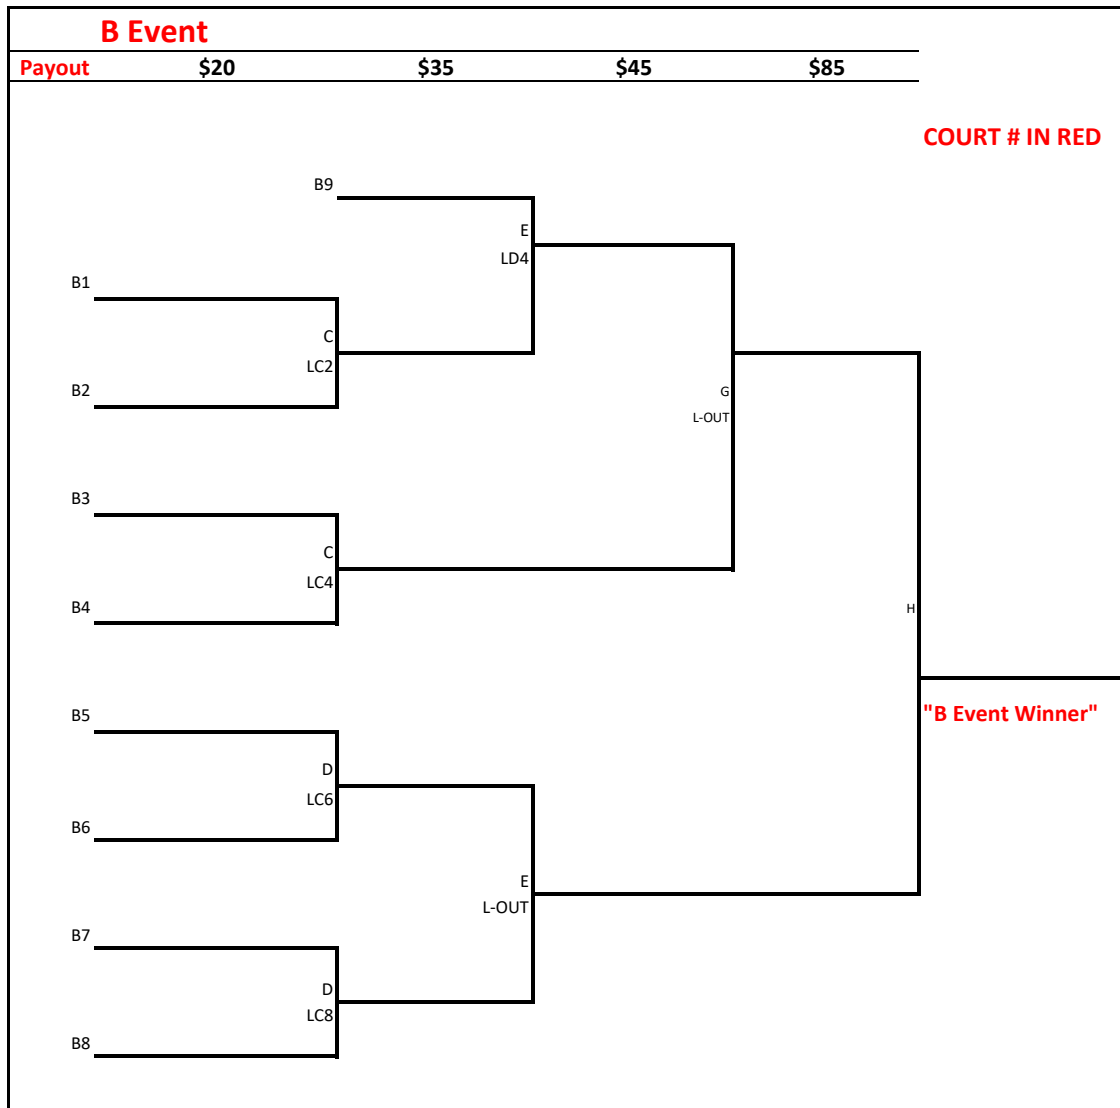

Crestwood Fun Pickleball Tournament

Game	Time	Courts Used
A	9am	6
B	10am	4
C	11am	5
LUNCH	12pm	
D	1pm	5
E	2pm	5
F	3pm	5
G	4pm	3
H	5pm	4